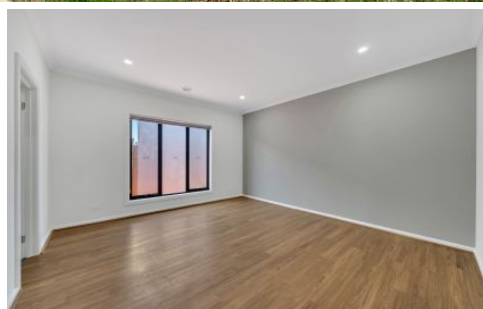

Redrok.

46 Vilette Avenue Tarneit VIC

4 2 2

Located in the well-positioned Emerald Park Estate with a short drive to Tarneit Central and Riverdale Shopping Centre of Tarneit with all the cafes and restaurants and Tarneit Train Station.

View : <https://www.redrok.com.au/lease/vic/west/tarneit/residential/house/7863752>

This property features: - Master bedroom with WIR and ensuite - 3 other generous-sized bedrooms with built-in robes - Light-filled and functional open plan kitchen/meals - Separate Lounge - Central bathroom - Ducted Heating - Evaporative Cooling - Low maintenance landscaped yard - Double car remote garage.

Inspection won't disappoint!