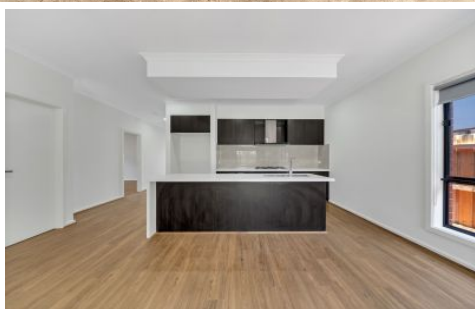

Redrok.

46 Vilette Avenue Tarneit VIC

4 2 2

Located in the well-positioned Emerald Park Estate with a short drive to Tarneit Central and Riverdale Shopping Centre of Tarneit with all the cafes and restaurants and Tarneit Train Station.

View : <https://www.redrok.com.au/lease/vic/west/tarneit/residential/house/7863752>

This property features: - Master bedroom with WIR and ensuite - 3 other generous-sized bedrooms with built-in robes - Light-filled and functional open plan kitchen/meals - Separate Lounge - Central bathroom - Ducted Heating - Evaporative Cooling - Low maintenance landscaped yard - Double car remote garage.

Inspection won't disappoint!